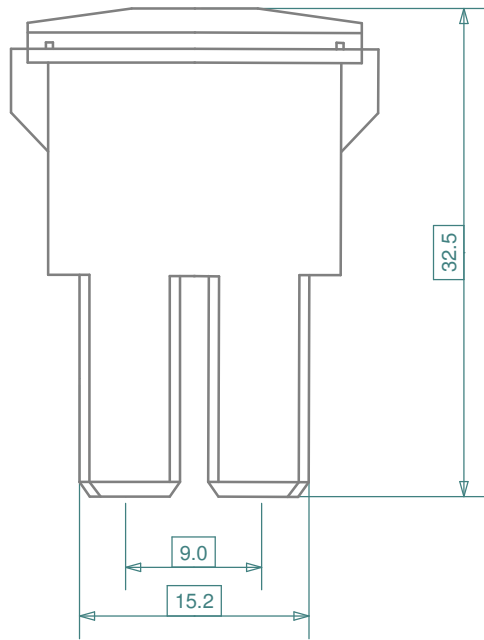

Rating [A]	Color	Volt [V]	iMaXX ref.
20	Blue	32	L020AS
30	Pink	32	L030AS
40	Green	32	L040AS
50	Red	32	L050AS
60	Yellow	32	L060AS

Fusing gates [s]		
Load [%]	Minimum [s]	Maximum [s]
110 %	360,000	-
200 %	5	100
350 %	0.2	7
400 %	0.04	1

Materials	
Body	PA66-GF20
Cover	PC, clear
Element	Cu alloy

Revisions			Drawn	Date	Appr.
a	07/07	re-drawn	Checked	03/16	BE
b	03/16	re-drawn	Standards		
			Approved	03/16	AdH

		Scale 2 : 1		Title	L - AS series, japOTO SlowBlow fuse
		Projection	Tolerance ± 0.2 mm unless otherwise noted	Drawing type	schematic
				Drawing number	L - AS drawing 1
				Sheet	1 of 1
				Layers	0 1 2 4 6 9